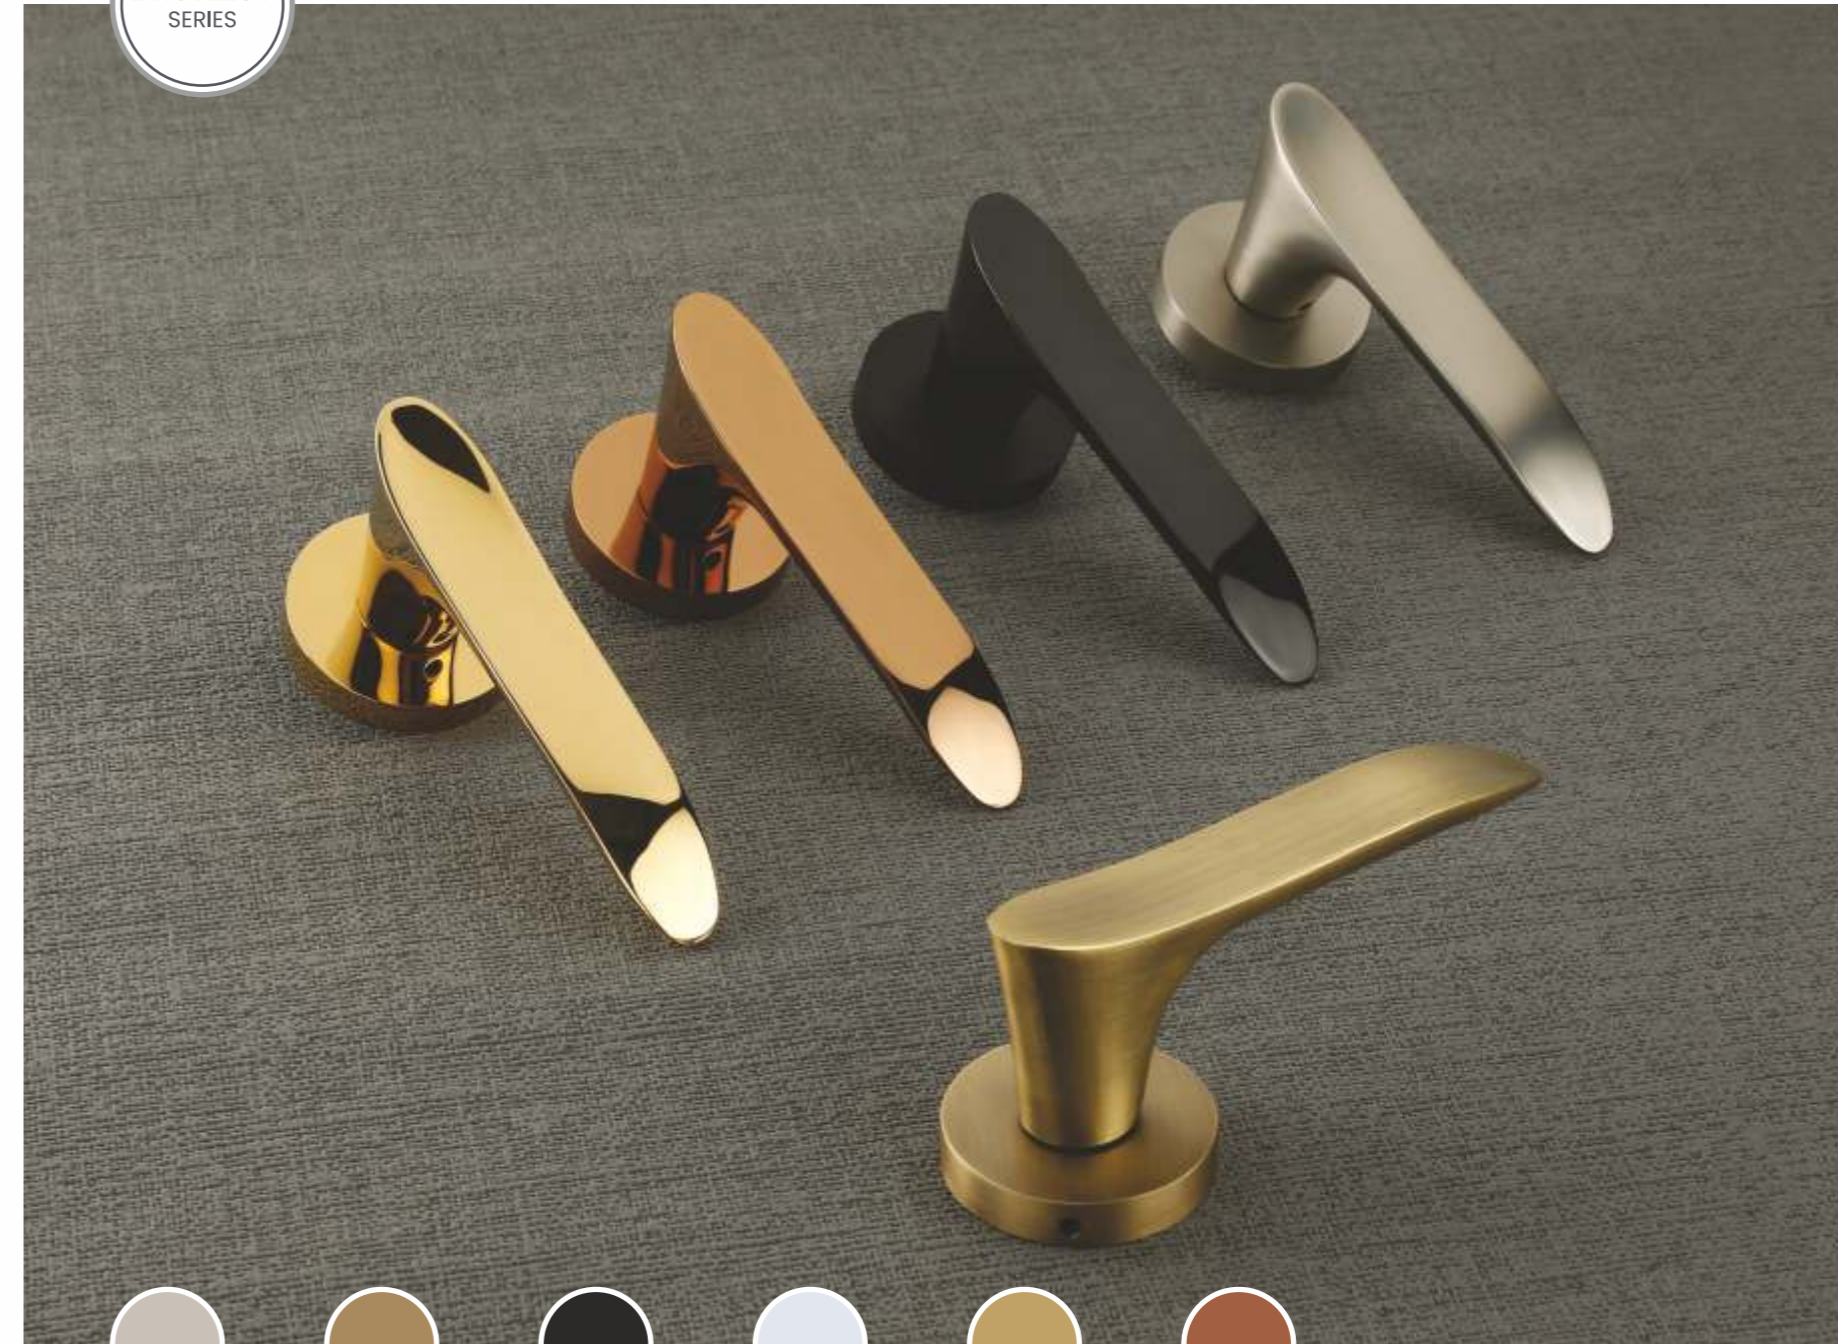

SS
IM10060606

AB
IM10060607

ZB
IM10060608

MBN
IM10060609

PVDG
IM10060610

PVDRG
IM10060611

ZINC ALLOY
SERIES