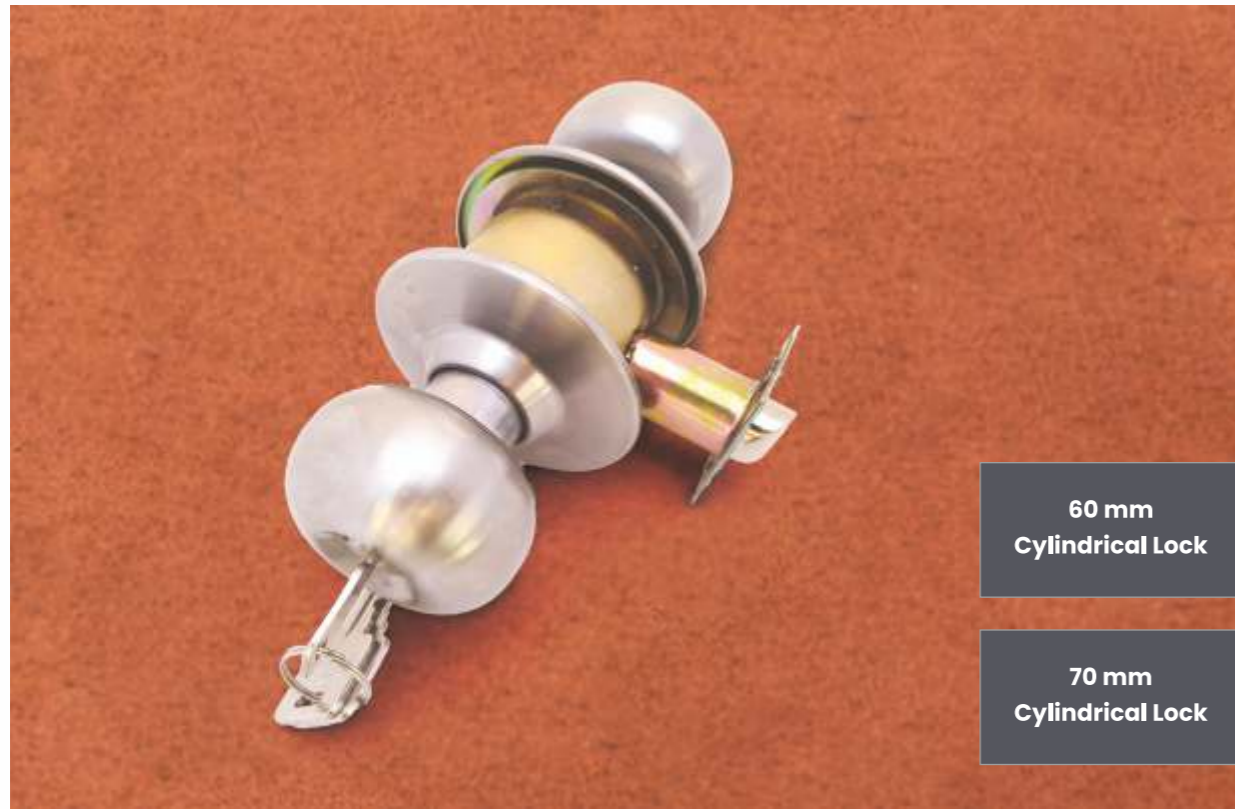

**Cylindrical Lock
With Key**

60 mm Cylindrical Lock	SS	IM10061289	SS
	SS	IM10061290	AB
	SS	IM10061291	BL
70 mm Cylindrical Lock	SS	IM10061292	SS
	SS	IM10061293	AB
	SS	IM10061294	BL