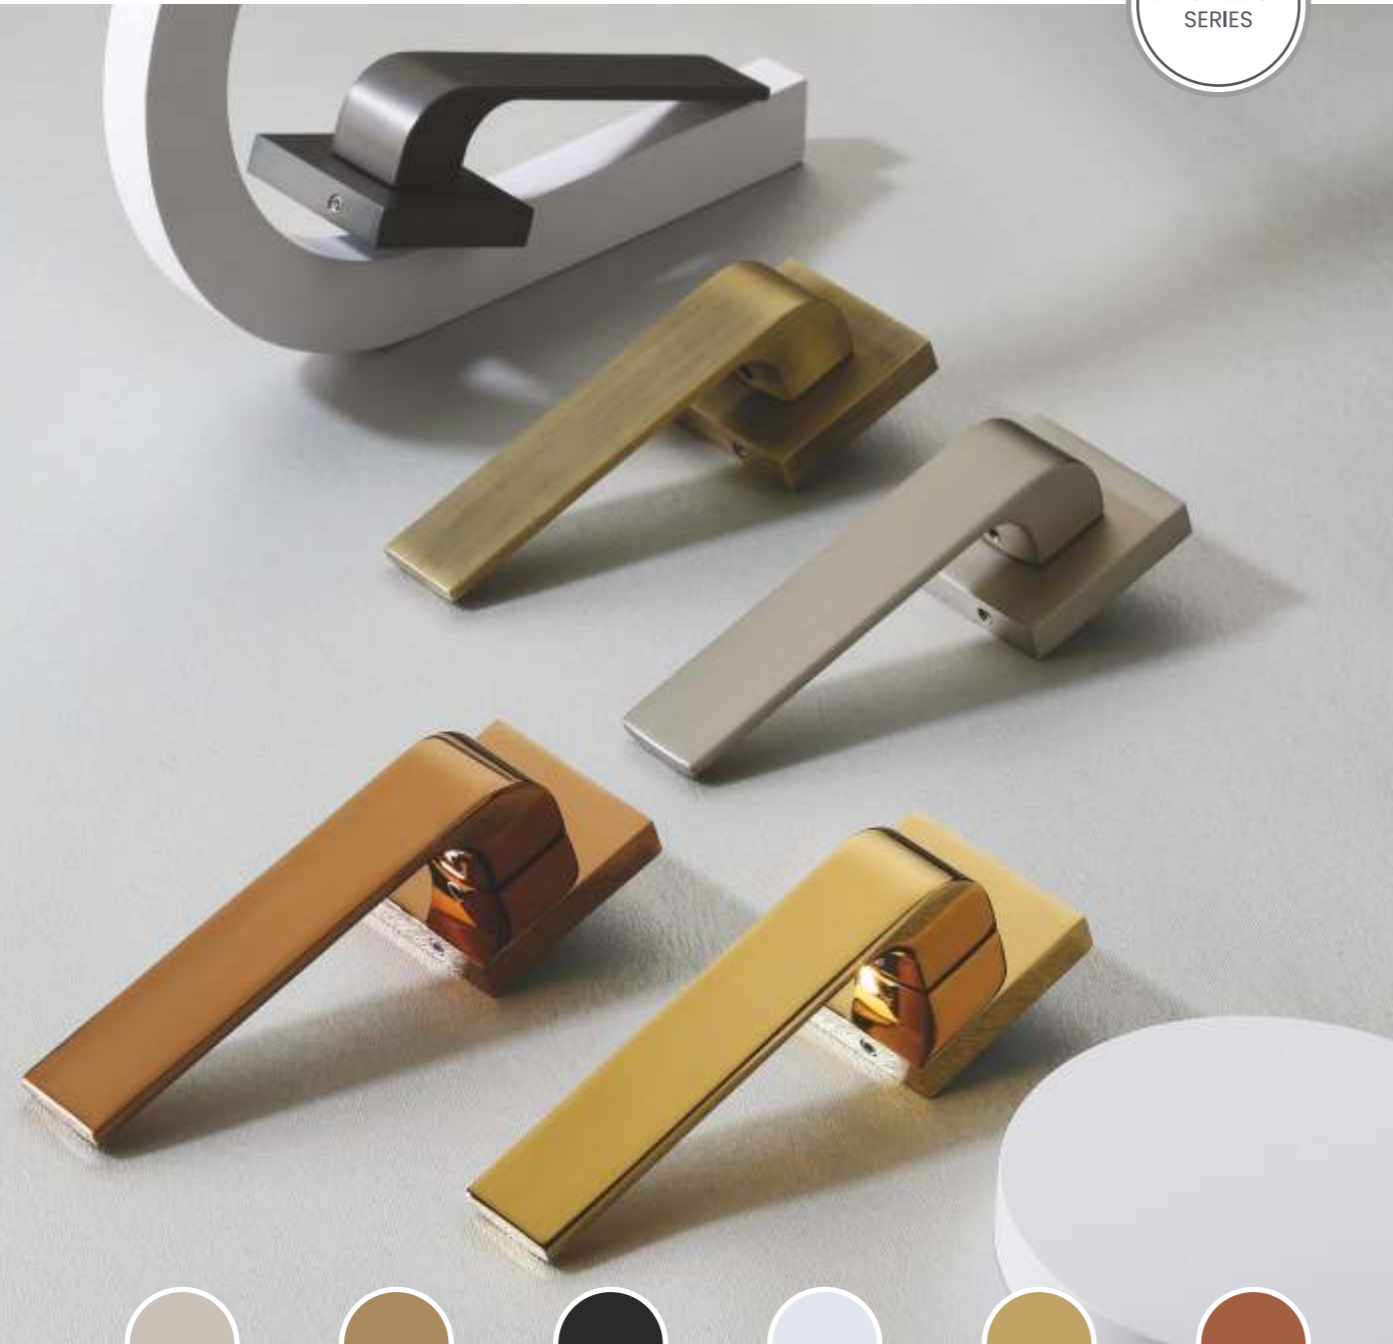

ZINC ALLOY
SERIES

PAVIA
Mortise Handle