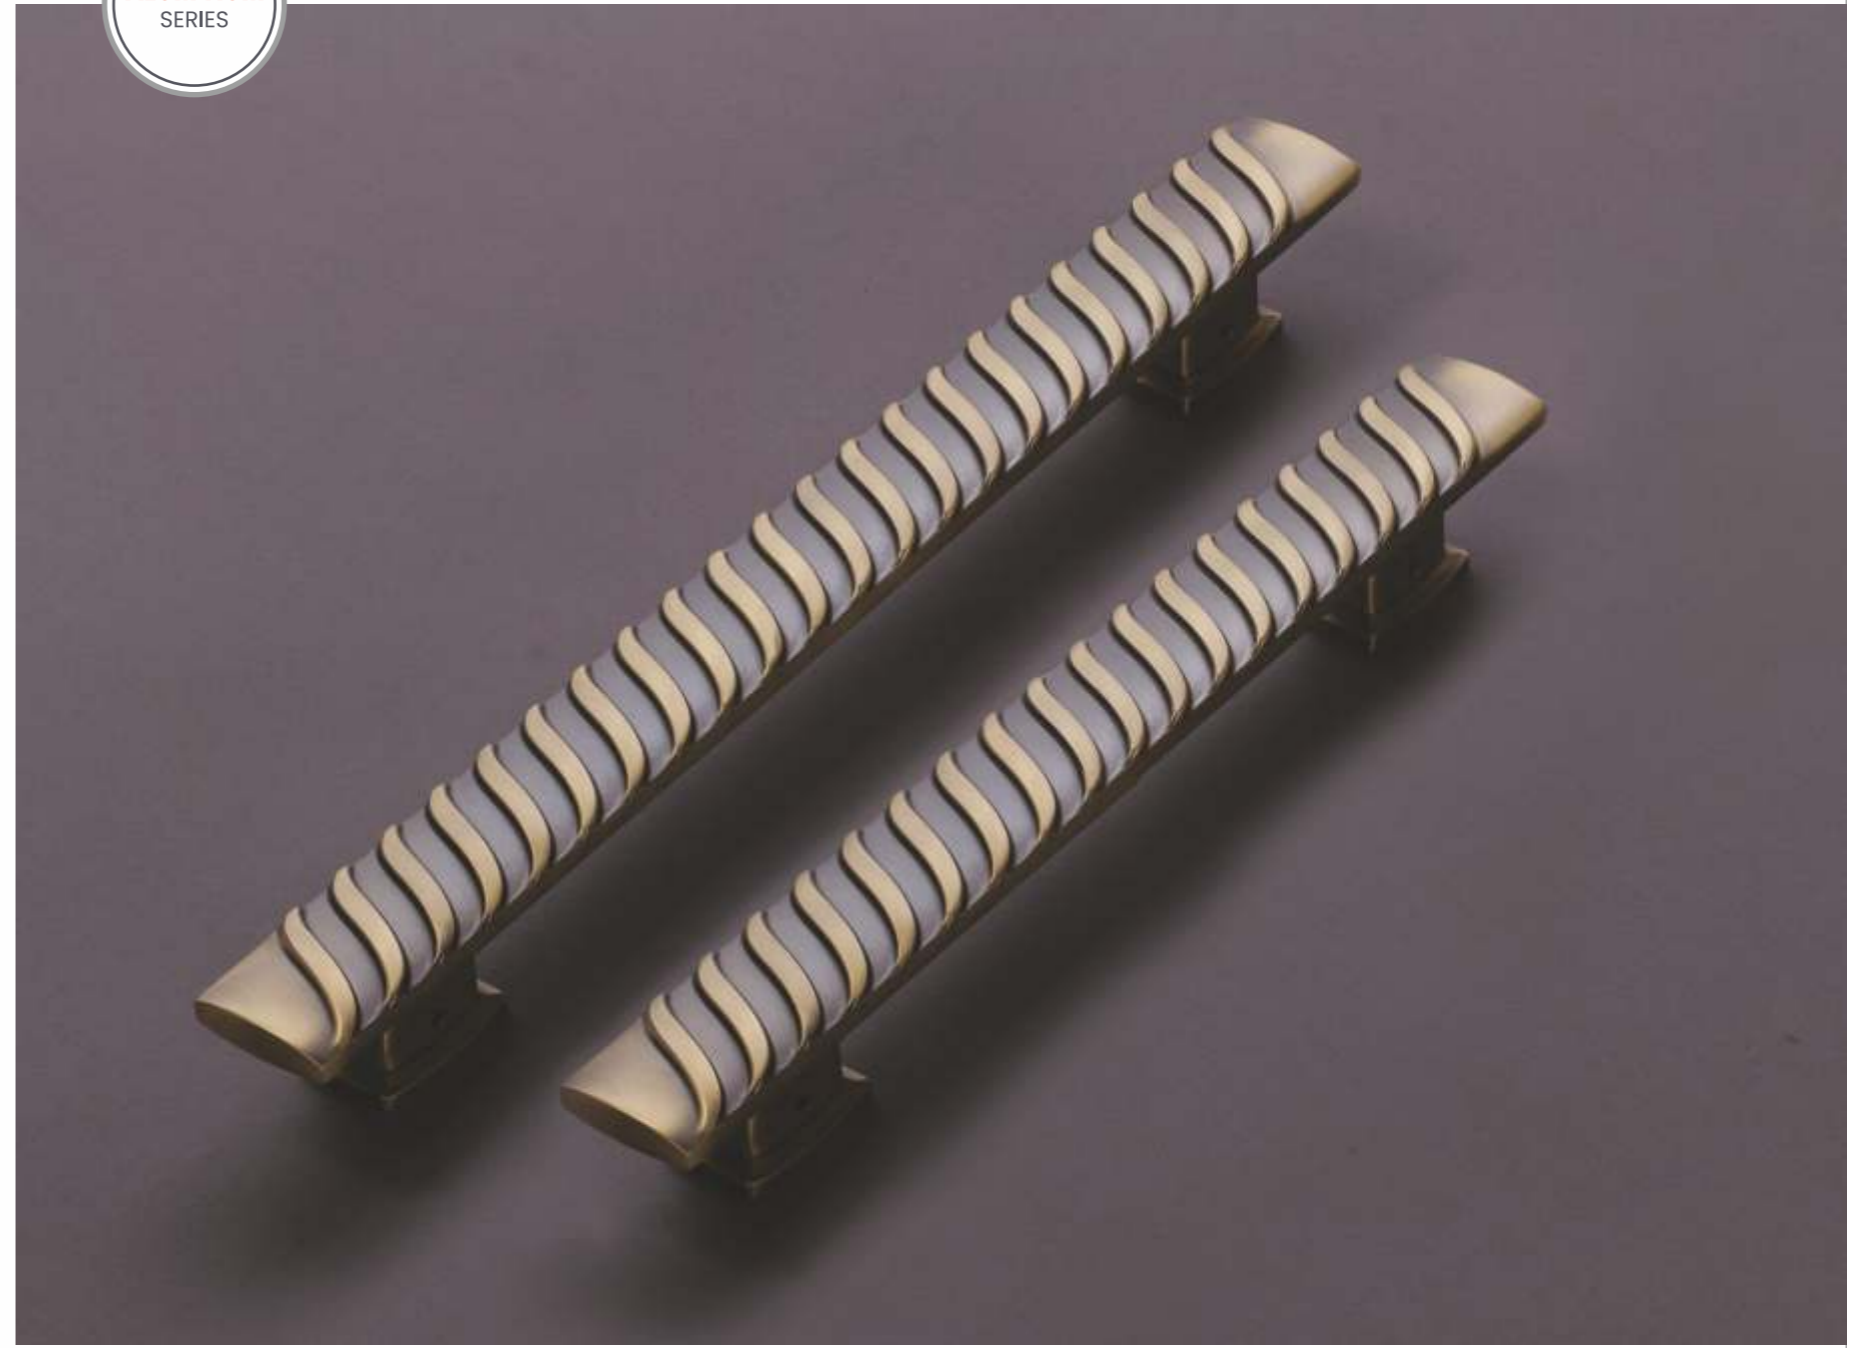

ALUMINUM
SERIES

ALUMINUM
SERIES

ABM 240 mm
IM10025350

ABM 320 mm
IM10025351

SLIGO
Pull Handle