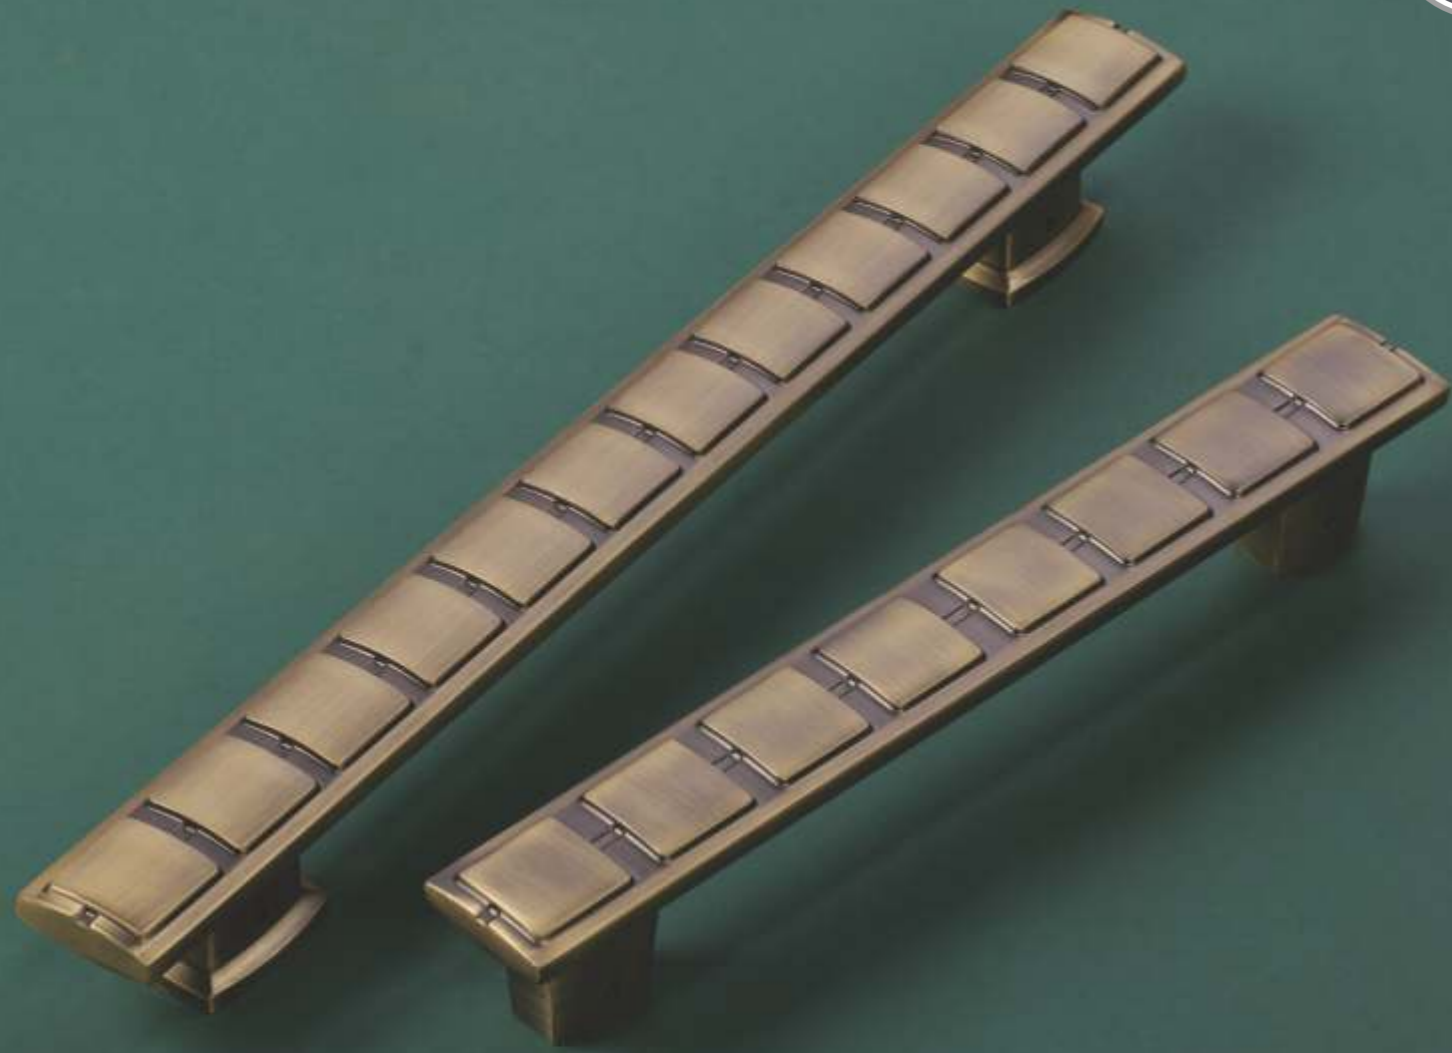

ALUMINUM  
SERIES

**SPINK**  
Pull Handle

ABM 240 mm  
IM10025352

ABM 320 mm  
IM10025353

ABM 240 mm  
IM10025350

ABM 320 mm  
IM10025351

**SLIGO**  
Pull Handle

ALUMINUM  
SERIES