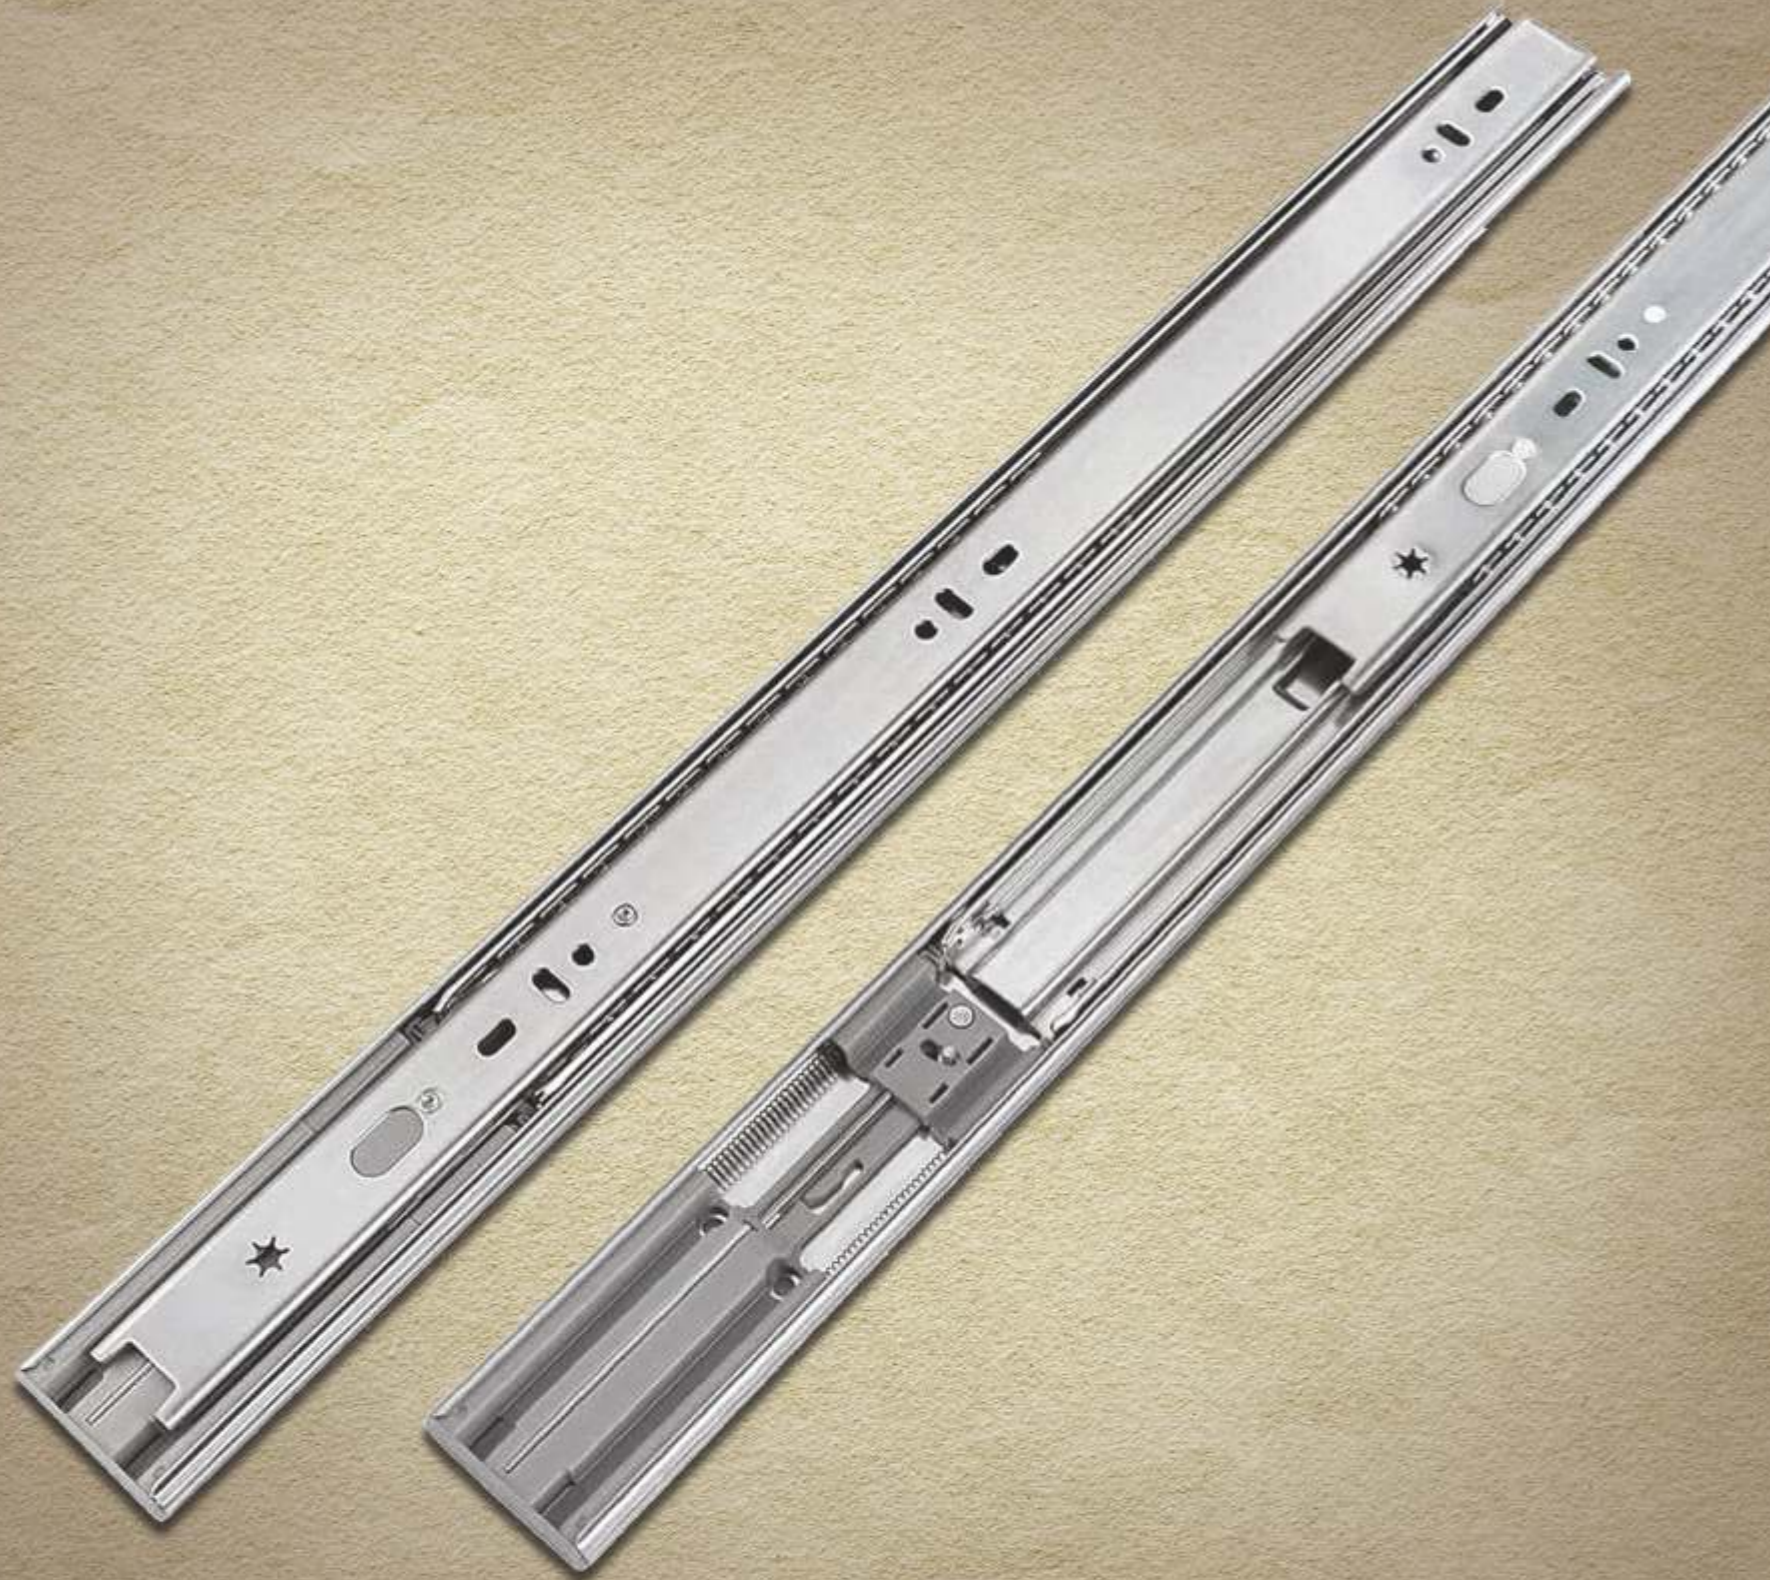

Heavy Duty Drawer Channel

PRODUCT NAME	IM CODES
FULL EXTENSION TELESCOPIC DRAWER SLIDES, WEIGHT CAPACITY 100KG, 53MM THICKNESS-10 INCH	IM10079563
FULL EXTENSION TELESCOPIC DRAWER SLIDES, WEIGHT CAPACITY 100KG, 53MM THICKNESS-12 INCH	IM10079564
FULL EXTENSION TELESCOPIC DRAWER SLIDES, WEIGHT CAPACITY 100KG, 53MM THICKNESS-14 INCH	IM10079565
FULL EXTENSION TELESCOPIC DRAWER SLIDES, WEIGHT CAPACITY 100KG, 53MM THICKNESS-16 INCH	IM10079566
FULL EXTENSION TELESCOPIC DRAWER SLIDES, WEIGHT CAPACITY 100KG, 53MM THICKNESS-18 INCH	IM10079567
FULL EXTENSION TELESCOPIC DRAWER SLIDES, WEIGHT CAPACITY 100KG, 53MM THICKNESS-20 INCH	IM10079568
FULL EXTENSION TELESCOPIC DRAWER SLIDES, WEIGHT CAPACITY 100KG, 53MM THICKNESS-22 INCH	IM10079569
FULL EXTENSION TELESCOPIC DRAWER SLIDES, WEIGHT CAPACITY 100KG, 53MM THICKNESS-24 INCH	IM10079570
FULL EXTENSION TELESCOPIC DRAWER SLIDES, WEIGHT CAPACITY 100KG, 53MM THICKNESS-26 INCH	IM10079571
FULL EXTENSION TELESCOPIC DRAWER SLIDES, WEIGHT CAPACITY 100KG, 53MM THICKNESS-28 INCH	IM10079572
FULL EXTENSION TELESCOPIC DRAWER SLIDES, WEIGHT CAPACITY 100KG, 53MM THICKNESS-30 INCH	IM10079573
FULL EXTENSION TELESCOPIC DRAWER SLIDES, WEIGHT CAPACITY 100KG, 53MM THICKNESS-32 INCH	IM10079574
FULL EXTENSION TELESCOPIC DRAWER SLIDES, WEIGHT CAPACITY 100KG, 53MM THICKNESS-34 INCH	IM10079575
FULL EXTENSION TELESCOPIC DRAWER SLIDES, WEIGHT CAPACITY 100KG, 53MM THICKNESS-36 INCH	IM10079576
FULL EXTENSION TELESCOPIC DRAWER SLIDES, WEIGHT CAPACITY 100KG, 53MM THICKNESS-38 INCH	IM10079577
FULL EXTENSION TELESCOPIC DRAWER SLIDES, WEIGHT CAPACITY 100KG, 53MM THICKNESS-40 INCH	IM10079578
FULL EXTENSION TELESCOPIC DRAWER SLIDES, WEIGHT CAPACITY 100KG, 53MM THICKNESS-42 INCH	IM10079579
FULL EXTENSION TELESCOPIC DRAWER SLIDES, WEIGHT CAPACITY 100KG, 53MM THICKNESS-44 INCH	IM10079580
FULL EXTENSION TELESCOPIC DRAWER SLIDES, WEIGHT CAPACITY 100KG, 53MM THICKNESS-46 INCH	IM10079581
FULL EXTENSION TELESCOPIC DRAWER SLIDES, WEIGHT CAPACITY 100KG, 53MM THICKNESS-48 INCH	IM10079582
FULL EXTENSION TELESCOPIC DRAWER SLIDES, WEIGHT CAPACITY 100KG, 53MM THICKNESS-50 INCH	IM10079583
FULL EXTENSION TELESCOPIC DRAWER SLIDES, WEIGHT CAPACITY 100KG, 53MM THICKNESS-52 INCH	IM10079584
FULL EXTENSION TELESCOPIC DRAWER SLIDES, WEIGHT CAPACITY 100KG, 53MM THICKNESS-54 INCH	IM10079585
FULL EXTENSION TELESCOPIC DRAWER SLIDES, WEIGHT CAPACITY 100KG, 53MM THICKNESS-56 INCH	IM10079586
FULL EXTENSION TELESCOPIC DRAWER SLIDES, WEIGHT CAPACITY 100KG, 53MM THICKNESS-58 INCH	IM10079587
FULL EXTENSION TELESCOPIC DRAWER SLIDES, WEIGHT CAPACITY 100KG, 53MM THICKNESS-60 INCH	IM10079588