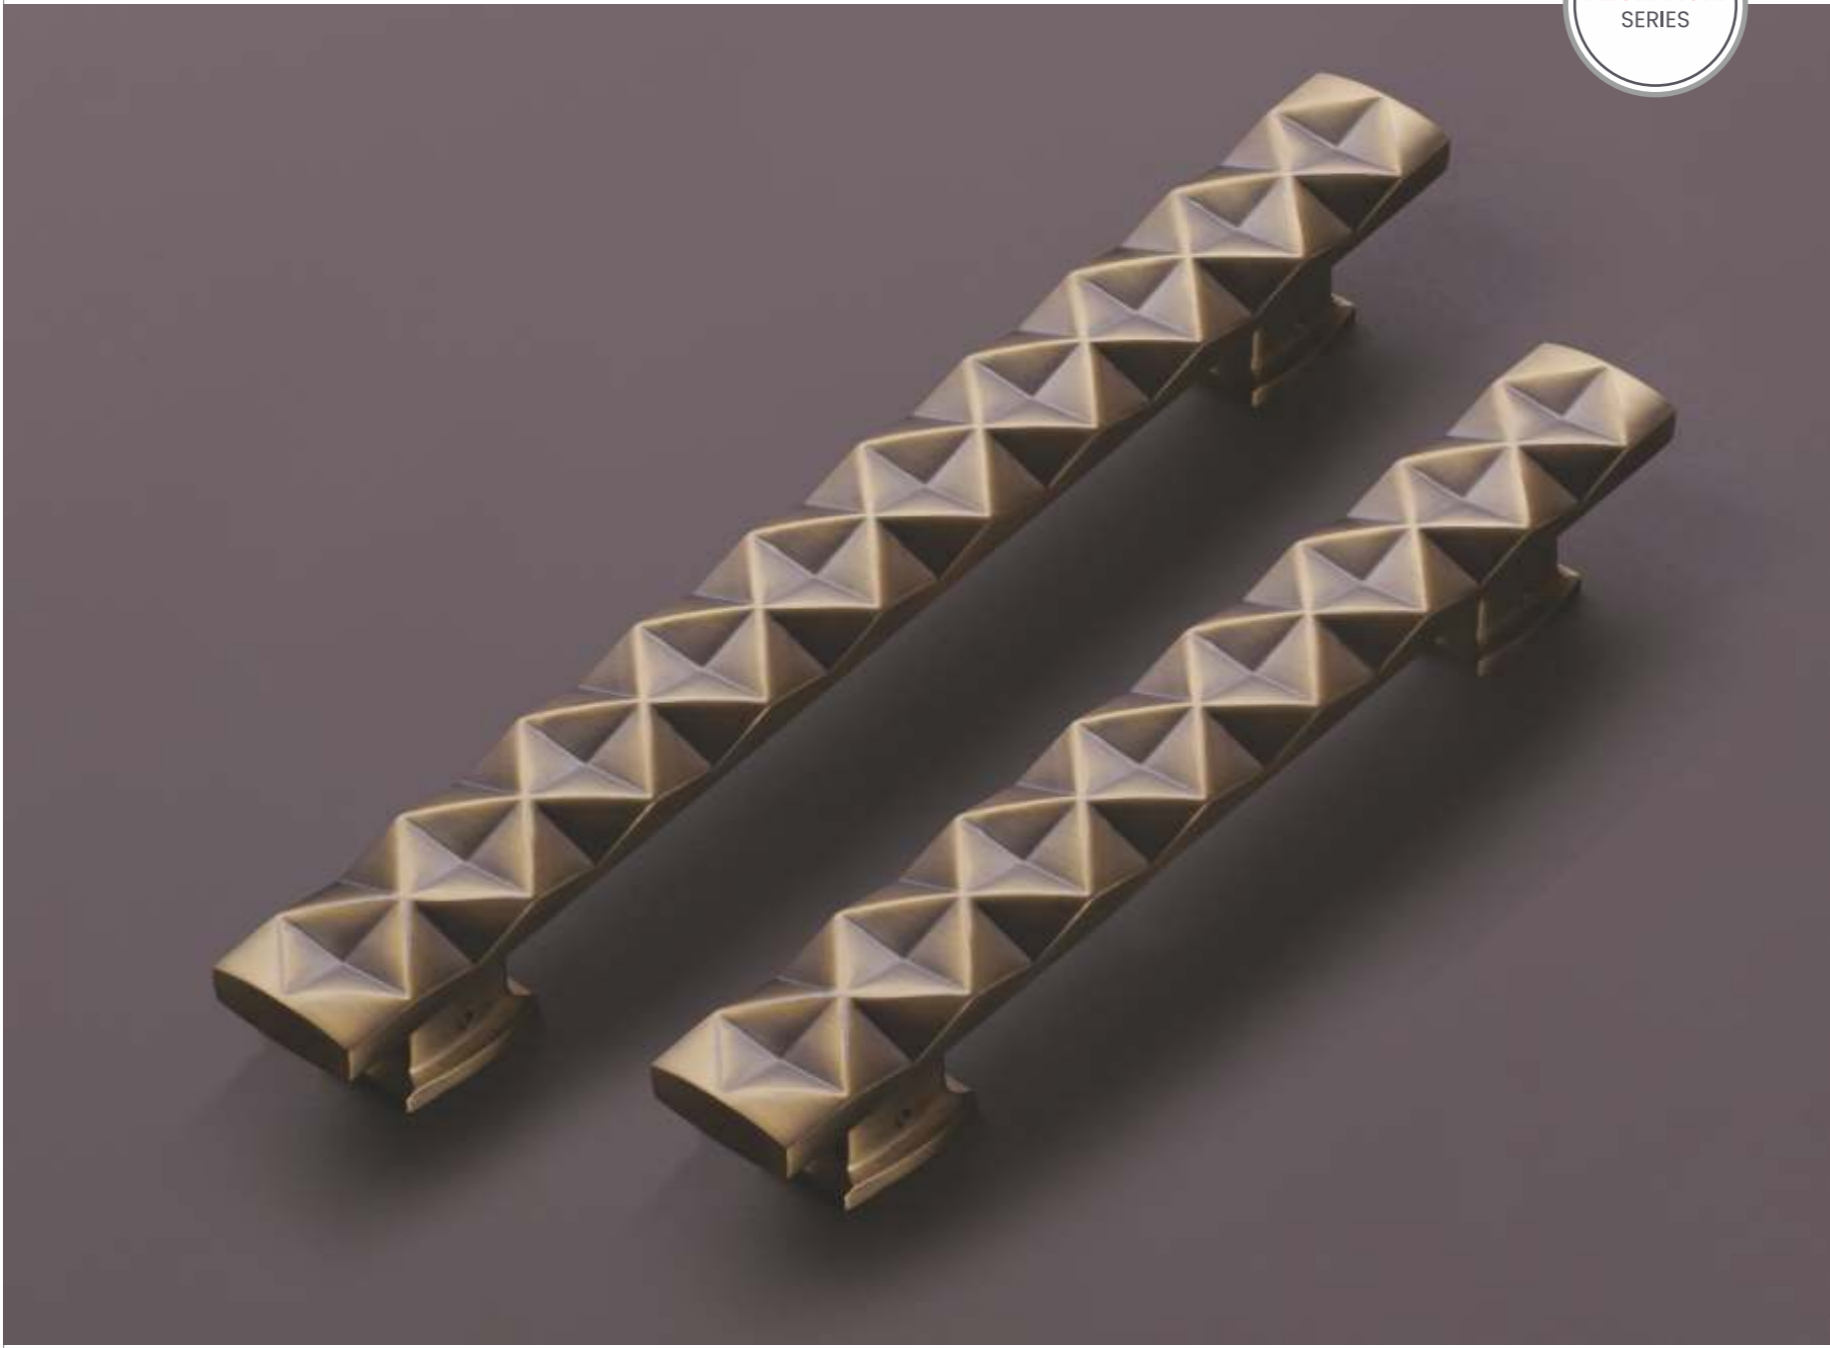

ALUMINUM
SERIES

ALUMINUM
SERIES

SPINK
Pull Handle

ABM 240 mm
IM10025352

ABM 320 mm
IM10025353