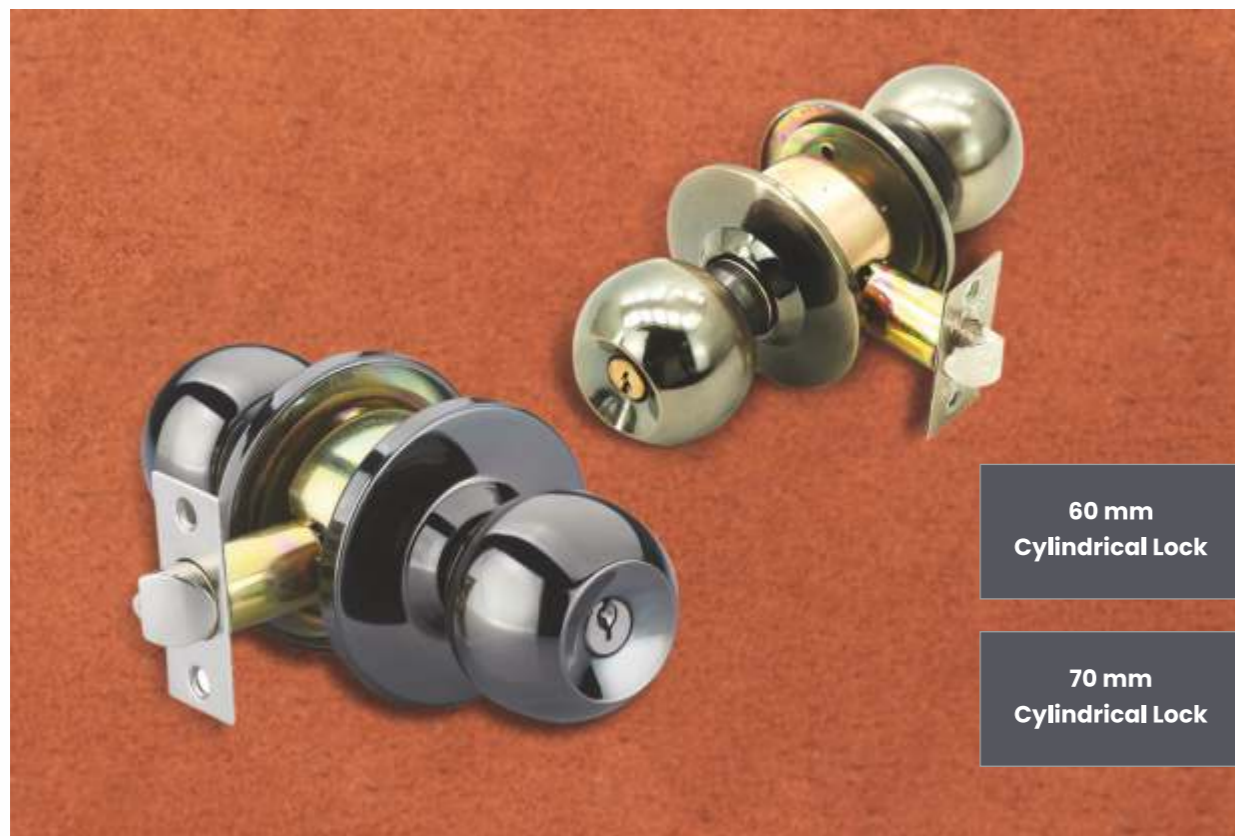

\*One Side Key, One Side Knob

**Cylinders with Coin**

<b>60 mm Cylinders Key Less (Bathroom Appl)</b>	Brass	IM10025166	AB
	Brass	IM10025167	SS
	Brass	IM10025168	BL
<b>70 mm Cylinders Key Less (Bathroom Appl)</b>	Brass	IM10025179	AB
	Brass	IM10025180	SS
	Brass	IM10025181	BL
	Brass	IM10025182	PVDG

**Cylindrical Lock  
With Key**

<b>60 mm Cylindrical Lock</b>	SS	IM10061289	SS
	SS	IM10061290	AB
	SS	IM10061291	BL
<b>70 mm Cylindrical Lock</b>	SS	IM10061292	SS
	SS	IM10061293	AB
	SS	IM10061294	BL

**Cylindrical Lock  
Without Key**